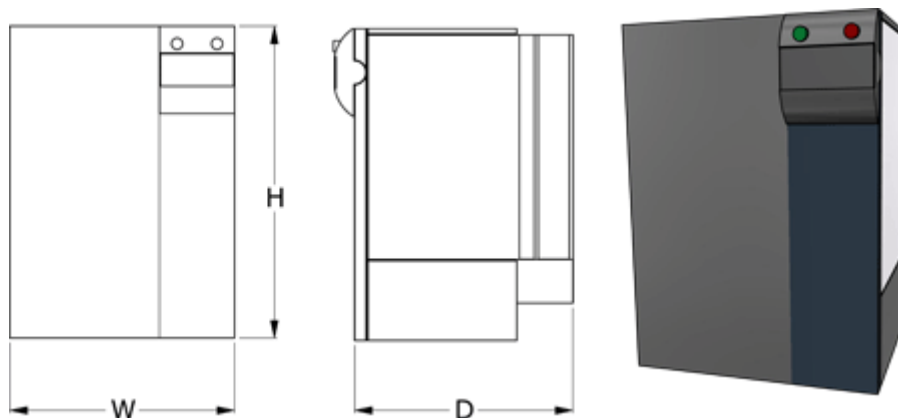

Data Sheet

Article number: 1080401311000
Description: Servocontroller ACU401-31-A
30 kW 58A 3x400V IP20

Measures

D = 260
H = 250
W = 200
Weight = 8.0